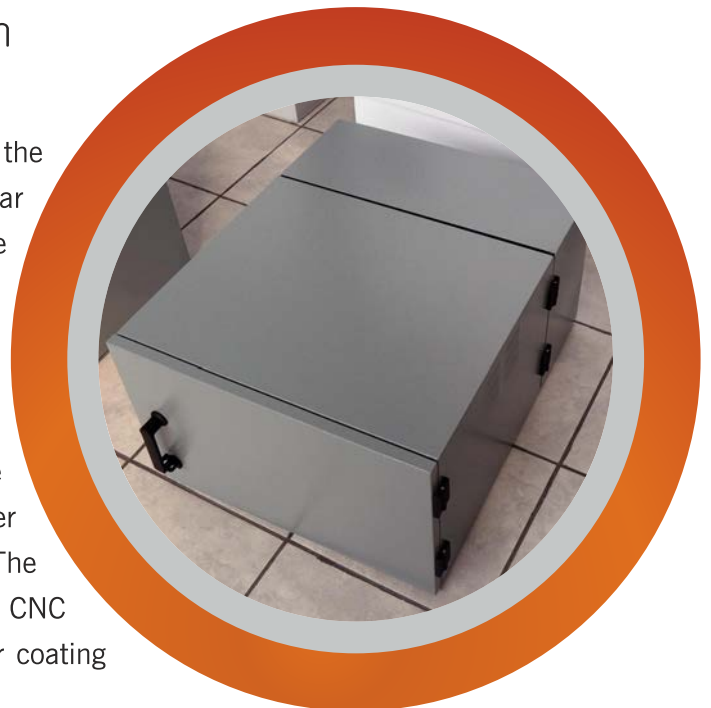

## IP55 Wall Mount Cabinets

Wall units depth: 450mm  
4u, 6u, 9u, 12u, 15u, 20u

The ARIES range of 19" outdoor enclosures offers protection against weather & dust. The cabinets are manufactured from powder coated steel. The units comes in either ventilated or non-ventilated versions. Fans are mounted on the bottom gland plate and have washable filters. Cable entry is via the bottom gland plate. The door is sealed with reinforced continuous air cushioned rubber gaskets which are fitted onto a bent double lip gutter. The manufacturing process incorporates sophisticated laser & CNC technologies prior to chemical cleaning and powder coating with a UV resistant coating.

## IP55 Swing Cabinets

Wall units depth: 550mm and 650mm  
4u, 6u, 9u, 12u, 15u, 20u

The ARIES swing frame cabinet has all the attributes of the single frame cabinet but with the uniquely sealed open rear portion. Special tooling was developed to achieve the complicated all-in-one double bend over waterproof design. Units are manufactured from powder coated steel and come in either ventilated or non-ventilated versions. Fans are mounted on the bottom gland plate and have washable filters. Cable entry is also via the bottom gland plate. The door is sealed with reinforced continuous air cushioned rubber gaskets which are fitted onto a bent double lip gutter. The manufacturing process incorporates sophisticated laser & CNC technologies prior to chemical cleaning. Units are powder coating with a UV resistant coating.